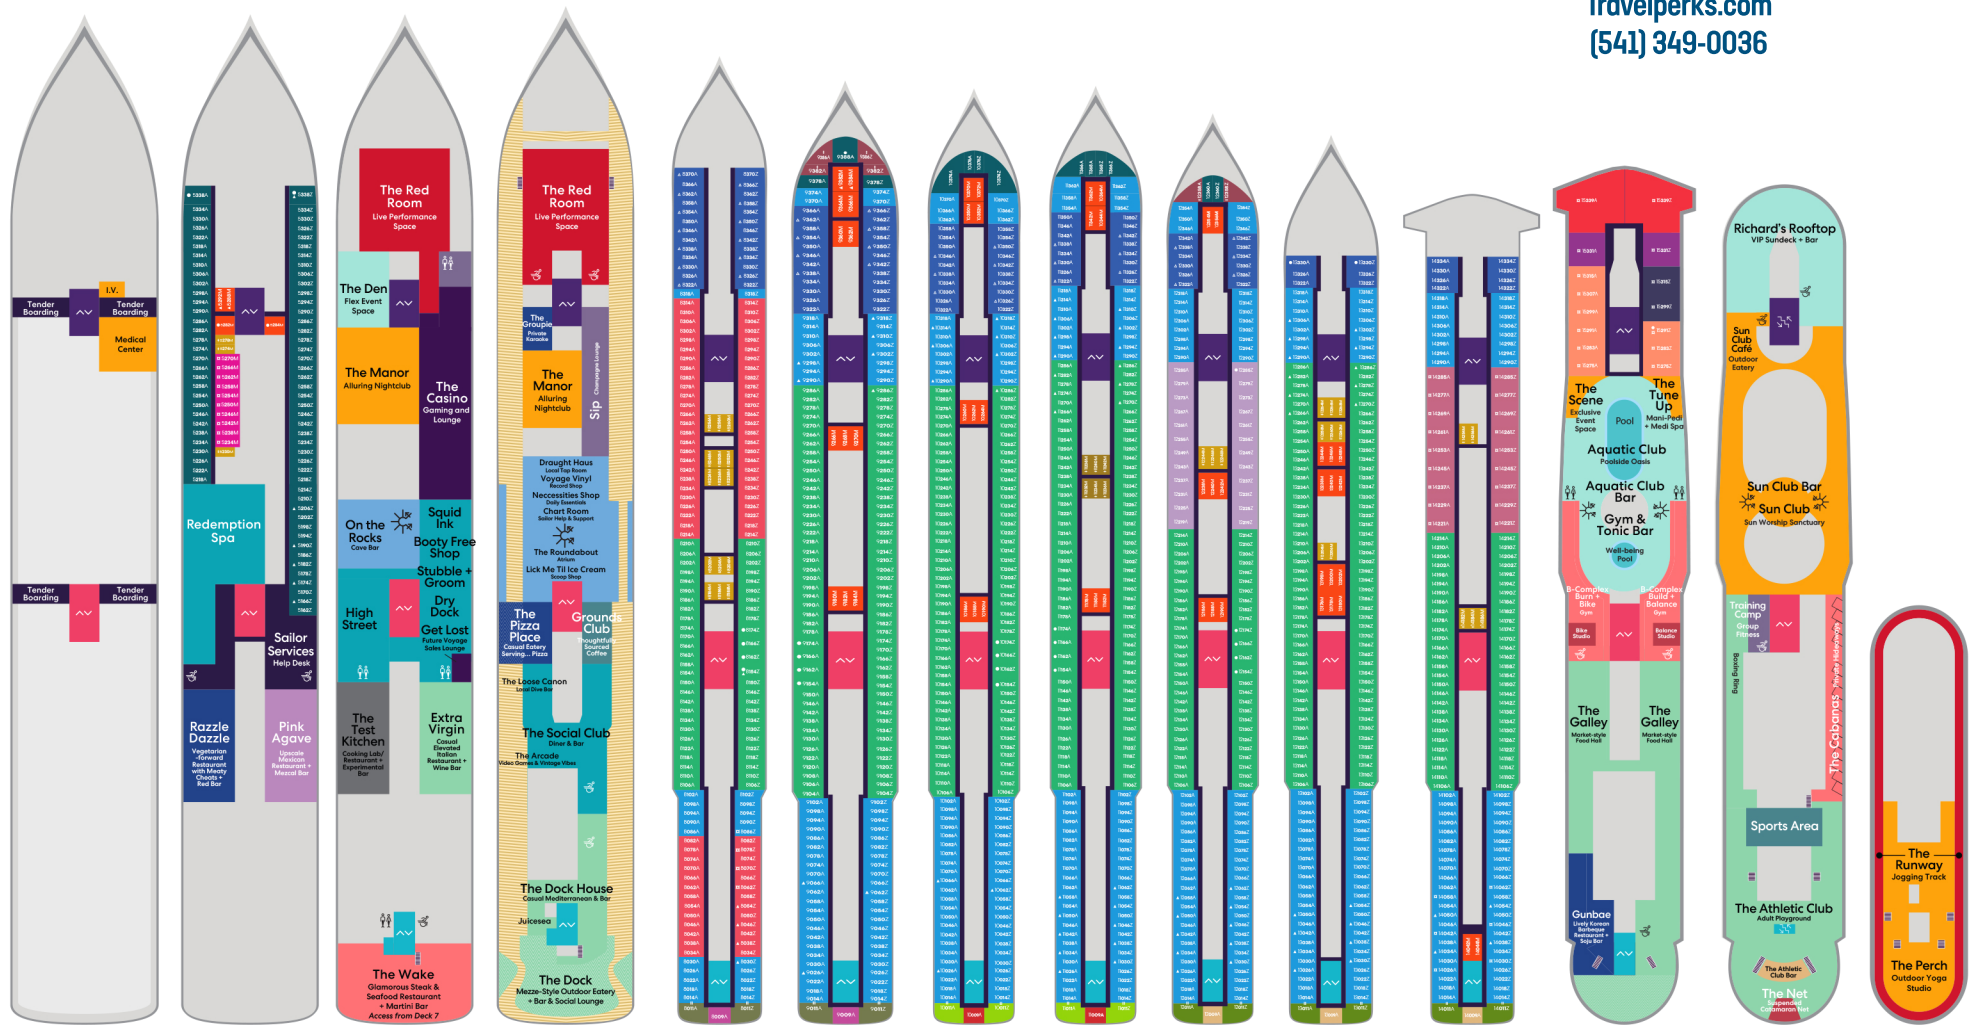

SCARLET LADY

Deck plans

- | | | | | | |
|--------------------------|--|--|--------------------------------|-------------------------|------------------------------------|
| SM Massive Suite | SB Brilliant Suite | SS Seriously Suite | TX XL Sea Terrace | VI Solo Sea View | I4 Social Insider |
| SF Fab Suite | SCB Cheeky Corner Suite - Biggest Terrace | SAB Sweet Aft Suite - Biggest Terrace | TC Central Sea Terrace | VW The Sea View | CA Crew Areas |
| SP Posh Suite | SCE Cheeky Corner Suite - Even Bigger Terrace | SAE Sweet Aft Suite - Even Bigger Terrace | TR The Sea Terrace | I Solo Insider | SA Sailor Areas & Corridors |
| SG Gorgeous Suite | SCP Cheeky Corner Suite - Pretty Big Terrace | SAP Sweet Aft Suite - Pretty Big Terrace | TL Ltd View Sea Terrace | IN The Insider | |

♣ Sleeps 1 ▲ Sleeps 3; Includes a pullman bed △ Sleeps 3; Includes an extra lower bed ☒ Sleeps 4; Includes both an extra lower bed and a pullman bed ● Accessible cabin = Connecting cabins

⚡ Elevator 👤 The Head ♿ Accessible Head 🚪 Stairs 🌀 Circular Stairs